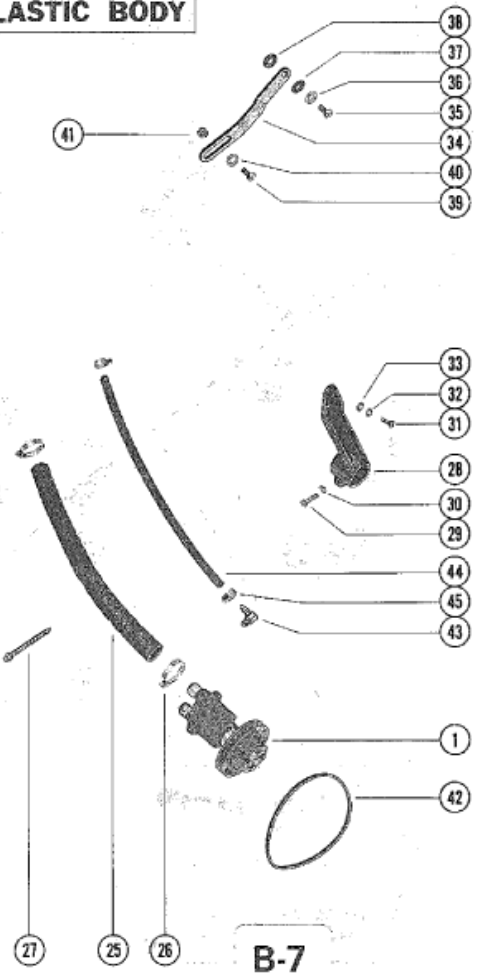

**BREAKDOWN OF WATER PUMP**

**PLASTIC BODY**

**B-7**

**Parts List**

Ref	Class	Part	Description	Qty	Comment	Footnote
1	46	72774A11	WATER PUMP ASSEMBLY	1		
1A	46	7525774	WATER PUMP BODY	1		
2		72776	COVER, WATER PUMP	1		
3	10	28642	SCREW, WATER PUMP SLEEVE	4		
4	10	63328	SCREW, COVER TO BODY (3")	5		
5	12	20084	WASHER, CPVER TP BPOU SC	5		
6	27	72779	GASKET, COVER TO OUTER W	1		
7		72777	WEAR PLATE	1		
8	27	72780	GASKET, BODY TO WEAR PLA	2		
9	19	59504	PLUG, IMPELLER	1		
11	28	56662	KEY, IMPELLER DRIVE	1		
12		72778	WEAR PLATE	1		
13	25	37340	"O" RING, PUMP HOUSING TO	1		
14	46	71497A 2	PUMP HOUSING	1		
15	26	23300	OIL SEAL, WATER PUMP SH	2		
16	30	72961	BALL BEARING, WATER PUM	2		
17		59501	SHAFT, WATER PUMP	1		
18	53	23720	RING, SNAP - BALL BEARING	1		
19	26	72785	OIL SEAL, WATER PUMP SH	1		
20		47530	HUB, WATER PUMP SHAFT	1		
20		47530	HUB, WATER PUMP PULLEY	1		
21		73798	PULLEY, WATER PUMP	1		
22		58265	BLAMPING RING, PUMP PULLEY	1		
23	10	47277	SCREW, PULLEY TO WATER PU	4		
24	13	39107	LOCKWASHER, WATER PUMP P	4		
25	32	72837	HOSE, WATER PUMP TO OIL CO	1		
25	32	49044	HOSE, PUMP TO THERMOSTAT	1		
26	54	32780	CLAMP, WATER PUMP HOSE	2		
27		62711	STA-STRAP, HOSE ATTACHING	1		
28		47488	BRACKET, WATER PUMP	1		
29	10	34354	SCREW, WATER PUMP BRACKE	1		
30	13	35048	LOCKWASHER, WATER PUMP B	1		
31	10	34353	SCREW< WATER PUMP BRACKE	2		
32	13	35048	LOCKWASHER, WATER PUMP B	2		
33	12	34714	WASHER, WATER PUMP BRACK	1		
34		76739	BRACE, WATER PUMP ADJUSTII	1		
34		71648	BRACE, WATER PUMP ADJUSTII	1		
35	10	34353	SCREW, BRACE TO STEERING F	1		
35	10	76926	SCREW, BRACE TO STEERING F	1		
36	13	35048	LOCKWASHER, ADJUSTING BRA	1		
37	12	24714	WASHER, ADJUSTING BRACE SC	1		