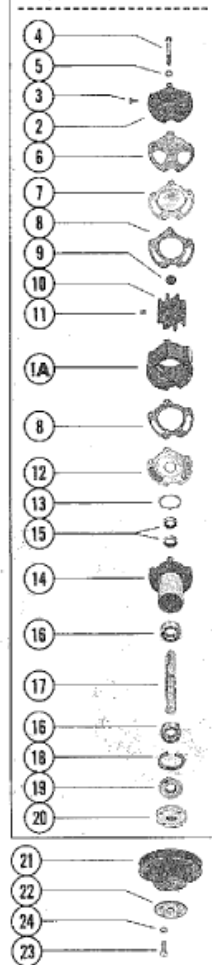

**BREAKDOWN OF WATER PUMP**

**PLASTIC BODY**

**B-7**

**Parts List**

Ref	Class	Part	Description	Qty	Comment	Footnote
1	46	72774A11	WATER PUMP ASSEMBLY	1		
1A	46	7525774	WATER PUMP BODY	1		
2		72776	COVER, WATER PUMP	1		
3	10	28642	SCREW, WATER PUMP SLEEVE	4		
4	10	63328	SCREW, COVER TO BODY (3")	5		
5	12	20084	WASHER, CPVER TP BPOU SC	5		
6	27	72779	GASKET, COVER TO OUTER W	1		
7		72777	WEAR PLATE	1		
8	27	72780	GASKET, BODY TO WEAR PLA	2		
9	19	59504	PLUG, IMPELLER	1		
11	28	56662	KEY, IMPELLER DRIVE	1		
12		72778	WEAR PLATE	1		
13	25	37340	"O" RING, PUMP HOUSING TO	1		
14	46	71497A 2	PUMP HOUSING	1		
15	26	23300	OIL SEAL, WATER PUMP SH	2		
16	30	72961	BALL BEARING, WATER PUM	2		
17		59501	SHAFT, WATER PUMP	1		
18	53	23720	RING, SNAP - BALL BEARING	1		
19	26	72785	OIL SEAL, WATER PUMP SH	1		
20		47530	HUB, WATER PUMP SHAFT	1		
20		47530	HUB, WATER PUMP PULLEY	1		
21		73798	PULLEY, WATER PUMP	1		
22		58265	BLAMPING RING, PUMP PULLEY	1		
23	10	47277	SCREW, PULLEY TO WATER PU	4		
24	13	39107	LOCKWASHER, WATER PUMP P	4		
25	32	72837	HOSE, WATER PUMP TO OIL CO	1		
25	32	49044	HOSE, PUMP TO THERMOSTAT	1		
26	54	32780	CLAMP, WATER PUMP HOSE	2		
27		62711	STA-STRAP, HOSE ATTACHING	1		
28		47488	BRACKET, WATER PUMP	1		
29	10	34354	SCREW, WATER PUMP BRACKE	1		
30	13	35048	LOCKWASHER, WATER PUMP B	1		
31	10	34353	SCREW< WATER PUMP BRACKE	2		
32	13	35048	LOCKWASHER, WATER PUMP B	2		
33	12	34714	WASHER, WATER PUMP BRACK	1		
34		76739	BRACE, WATER PUMP ADJUSTII	1		
34		71648	BRACE, WATER PUMP ADJUSTII	1		
35	10	34353	SCREW, BRACE TO STEERING F	1		
35	10	76926	SCREW, BRACE TO STEERING F	1		
36	13	35048	LOCKWASHER, ADJUSTING BRA	1		
37	12	24714	WASHER, ADJUSTING BRACE SC	1		